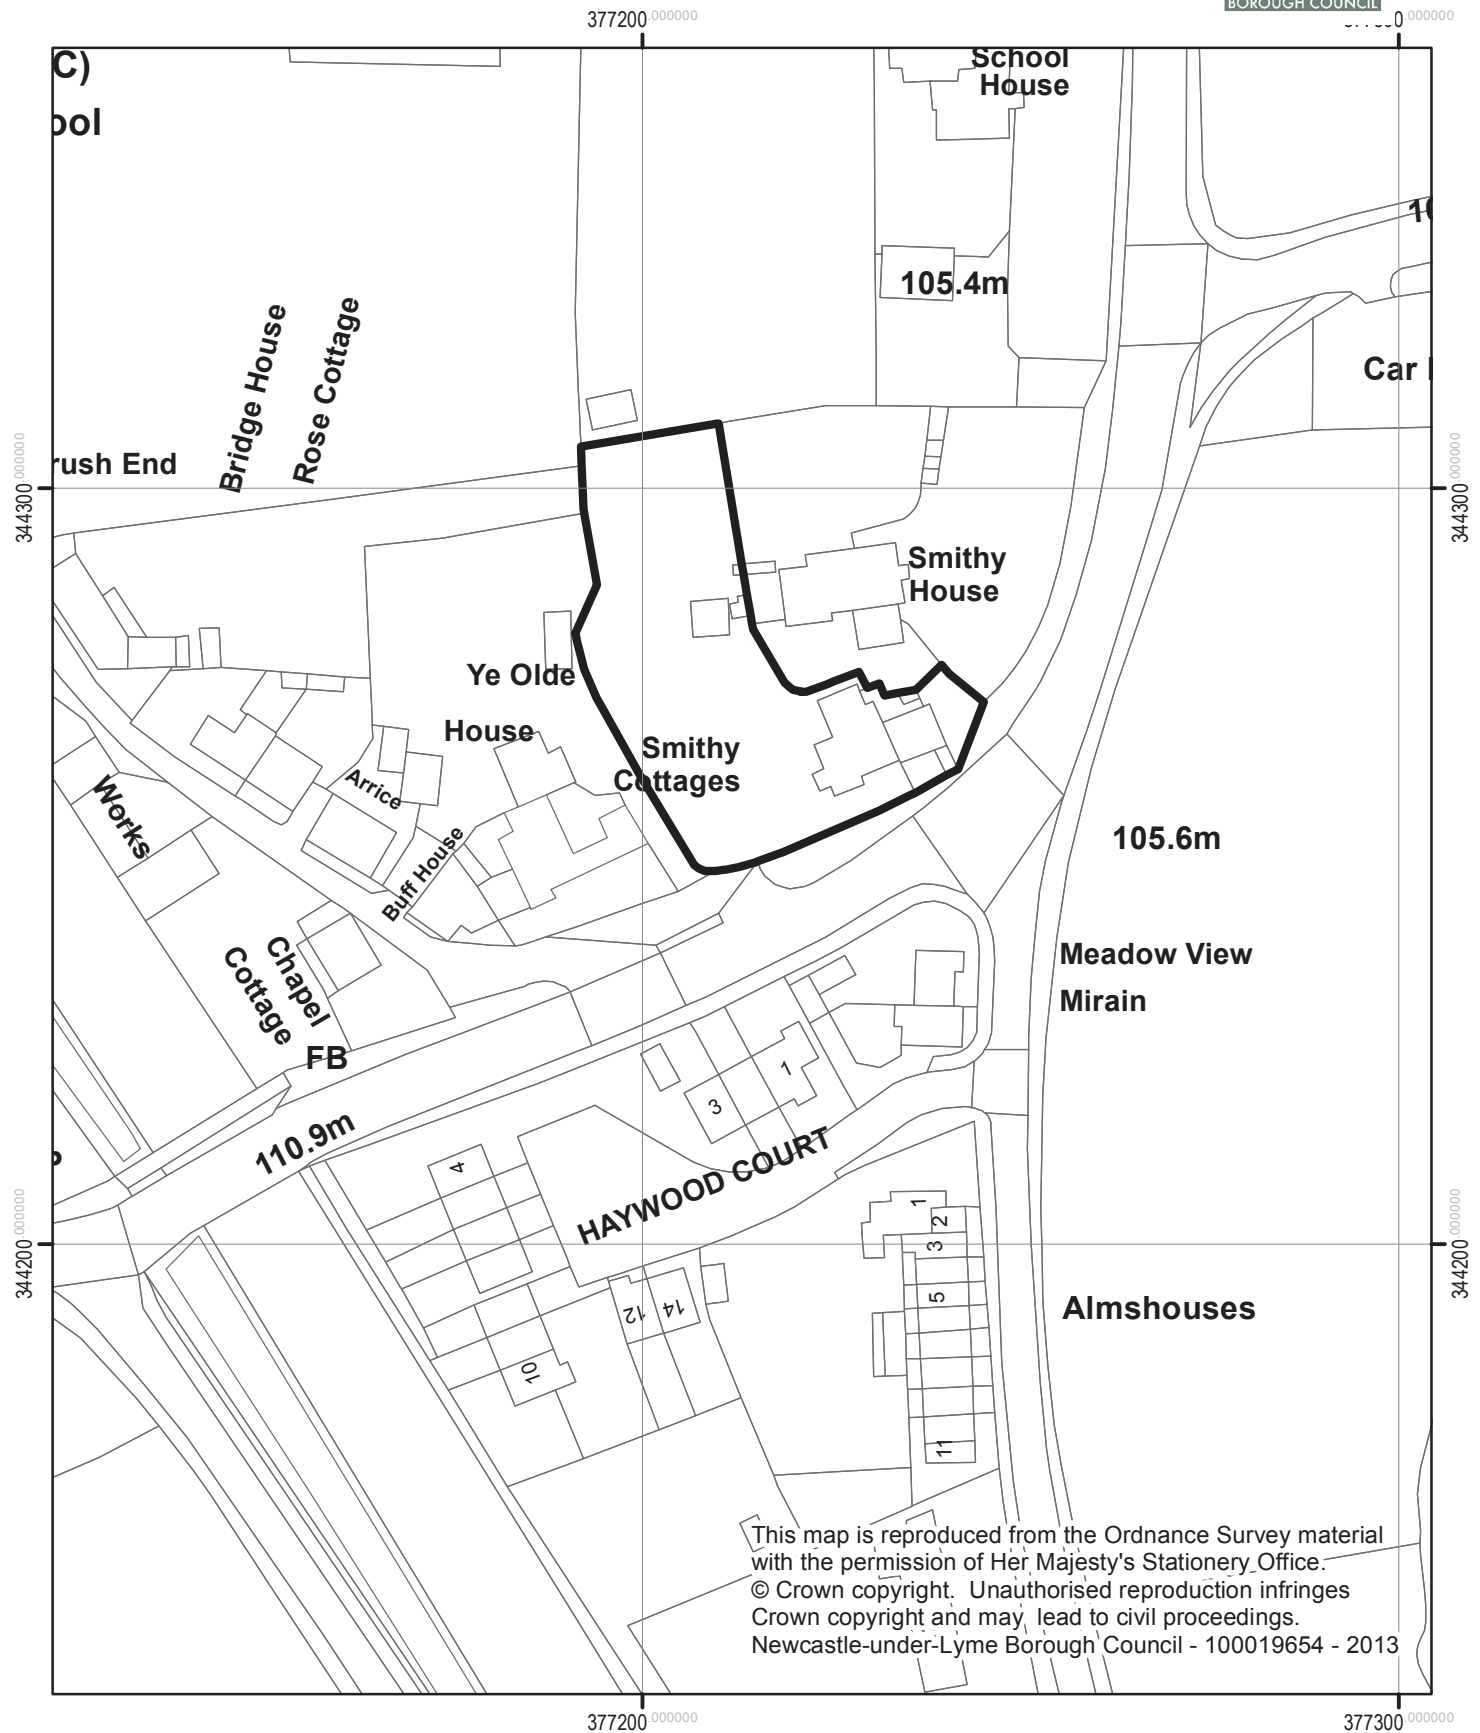

**Smithy Cottages (Lease)
Smithy Corner Bar Hill Madeley**

16/00226/FUL

**NEWCASTLE
UNDER LYME
BOROUGH COUNCIL**

This map is reproduced from the Ordnance Survey material with the permission of Her Majesty's Stationery Office.
© Crown copyright. Unauthorised reproduction infringes Crown copyright and may lead to civil proceedings.
Newcastle-under-Lyme Borough Council - 100019654 - 2013